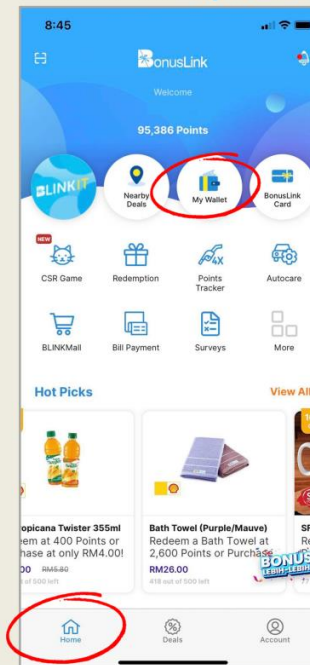

Sweetest Deals of the Year

How to fix your sweet tooth cravings & enjoy the offers?

Step 1:
Select **"Deals"** tab and select preferred voucher

Step 2:
Click **"Collect Voucher"** or **"Buy Now"**

Step 3:
Once Voucher collected/
purchased, select **"Home"**
tab and click **"My Wallet"**

Step 4:
Locate your newly collected/
purchased voucher on **"My
Wallet"**

NO	Partners	Deals	Location
1		Buy RM50 Voucher worth of RM60	<p>15G, Jalan Cecawi 6/33, Kota Damansara, 47810, Petaling Jaya, Selangor, Malaysia</p> <p>Operating Hours: 10am – 7pm (Mon – Sun)</p>
2		Buy RM3.30 Voucher for Buy 1 Free 1 Curry Puff*	<p>SK7A, 1 Utama Shopping Centre, Lebuhraya Bandar Utama, Bandar Utama, 47800 Petaling Jaya, Selangor</p> <p>Operating Hours: 10am – 7pm (Mon – Sun)</p>
3		RM 10 OFF*	<p>Delivering to Petaling Jaya & Kuala Lumpur only.</p> <p>Click here to place an order.</p>