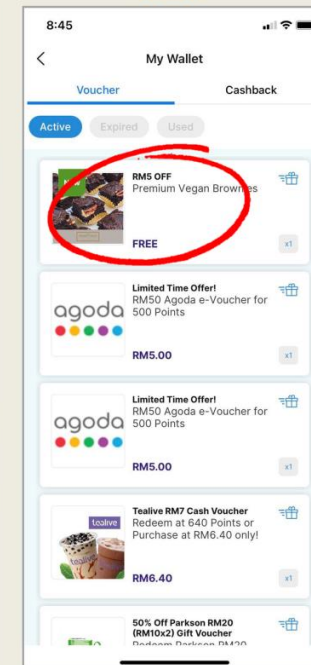

Sweetest Deals of the Year

How to fix your sweet tooth cravings & enjoy the offers?

Step 1:
Select **"Deals"** tab and select preferred voucher

Step 2:
Click **"Collect Voucher"** or **"Buy Now"**

Step 3:
Once Voucher collected/
purchased, select **"Home"**
tab and click **"My Wallet"**

Step 4:
Locate your newly collected/
purchased voucher on **"My
Wallet"**

NO	Partners	Deals	Location
1		Buy RM50 Voucher worth of RM60	<p>15G, Jalan Cecawi 6/33, Kota Damansara, 47810, Petaling Jaya, Selangor, Malaysia</p> <p>Operating Hours: 10am – 7pm (Mon – Sun)</p>
2		Buy RM3.30 Voucher for Buy 1 Free 1 Curry Puff*	<p>SK7A, 1 Utama Shopping Centre, Lebuhraya Bandar Utama, Bandar Utama, 47800 Petaling Jaya, Selangor</p> <p>Operating Hours: 10am – 7pm (Mon – Sun)</p>
3		RM 10 OFF*	<p>Delivering to Petaling Jaya & Kuala Lumpur only.</p> <p>Click here to place an order.</p>