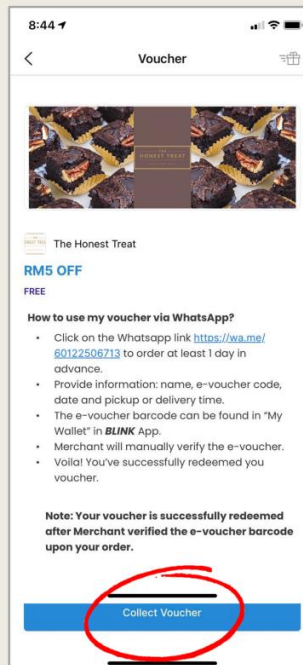

Sweetest Deals of the Year

How to fix your sweet tooth cravings & enjoy the offers?

Step 1:
Select **"Deals"** tab and select preferred voucher

Step 2:
Click **"Collect Voucher"** or **"Buy Now"**

Step 3:
Once Voucher collected/
purchased, select **"Home"**
tab and click **"My Wallet"**

Step 4:
Locate your newly collected/
purchased voucher on **"My
Wallet"**

NO	Partners	Deals	Location
1		Buy RM50 Voucher worth of RM60	<p>15G, Jalan Cecawi 6/33, Kota Damansara, 47810, Petaling Jaya, Selangor, Malaysia</p> <p>Operating Hours: 10am – 7pm (Mon – Sun)</p>
2		Buy RM3.30 Voucher for Buy 1 Free 1 Curry Puff*	<p>SK7A, 1 Utama Shopping Centre, Lebuhraya Bandar Utama, Bandar Utama, 47800 Petaling Jaya, Selangor</p> <p>Operating Hours: 10am – 7pm (Mon – Sun)</p>
3		RM 10 OFF*	<p>Delivering to Petaling Jaya & Kuala Lumpur only.</p> <p>Click here to place an order.</p>